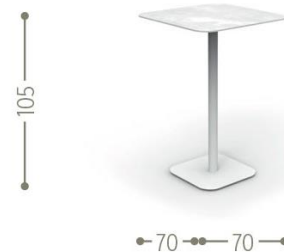

### **Moon Bar Table**

The bar table is supported by a pedestal with a square-based leg. It perfectly matches with the stools of this collection. The structure is in aluminium and the top in ceramic.

*Brand:* **Talenti Outdoor**  
*Item type:* Bar Table  
*Item code:* MONALUTAVBAR70-B  
*Designer:* Cristian Visentin  
*Color:* White  
*Dimension:* 70 x 70 x 105 cm